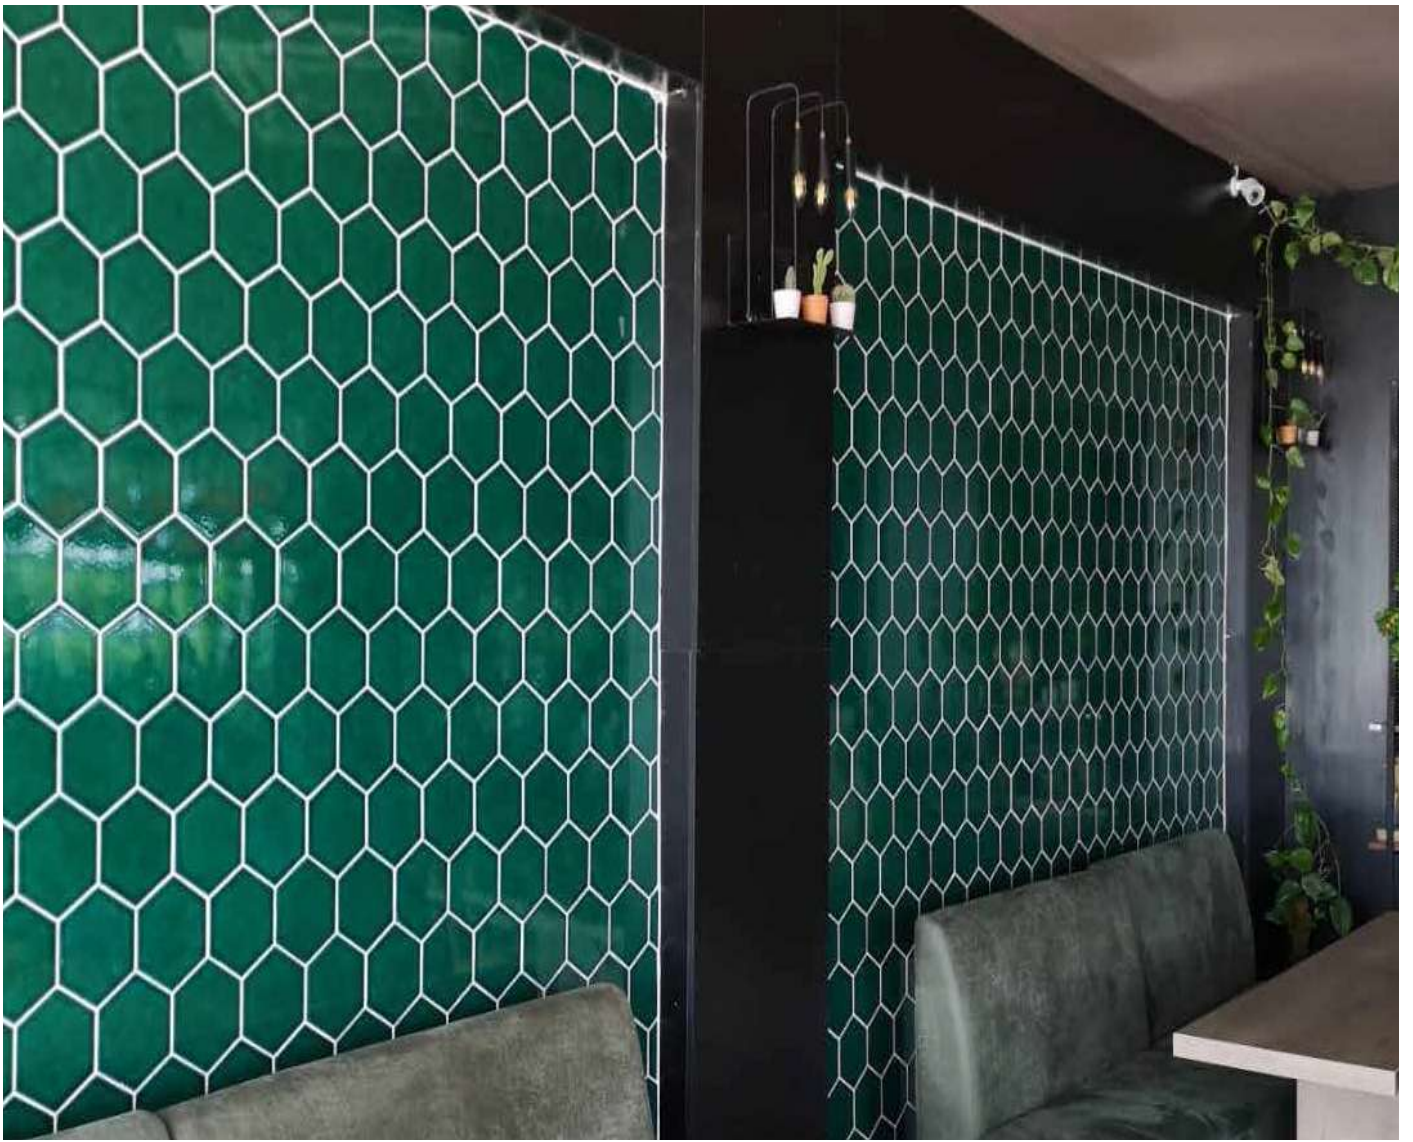

ALTIGEN SERİSİ Hexagon Series

EBAT Size	ÜRÜN ADI Name Of Good	M ² AD/PC	1M ² /KG
15 x 17	ALTIGEN DÜZ KOBALT ÇATLAK SIR Hexagon Cobalt Crackle Glaze	53	17

15 x 17	ALTIGEN YAPRAK KOBALT ÇATLAK SIR Hexagon Leaf Cobalt Crackle Glaze	53	17
----------------	---	-----------	-----------